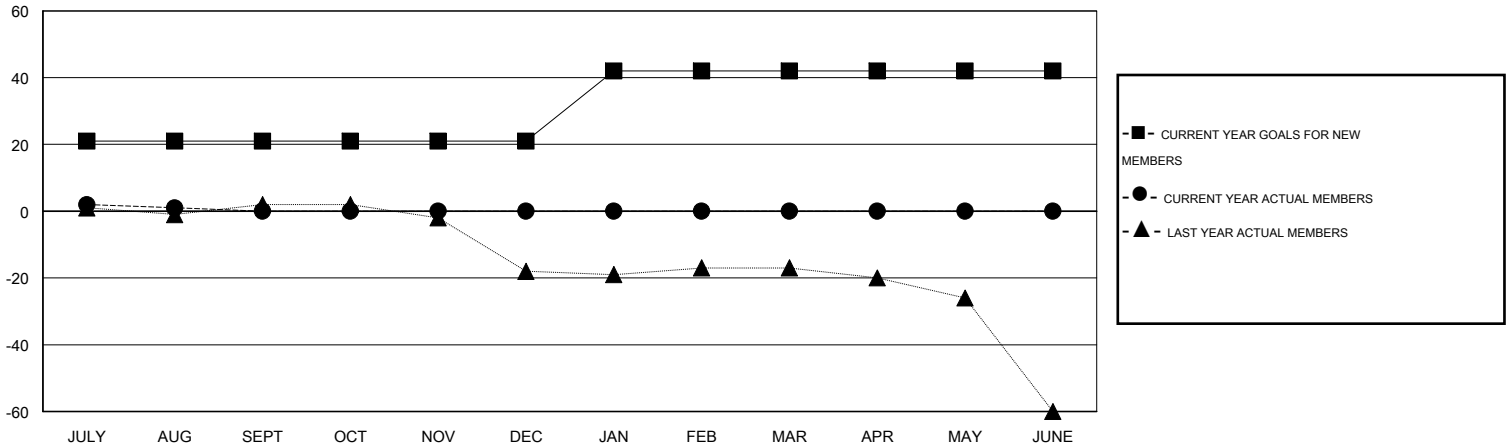

# MONTHLY MEMBERSHIP PROGRESS REPORT

District 123

Results as of: 8/31/2014

GMT: MIKLOS HORVATH

LOCATION RUSSIAN FEDERATION

GMT CA 4

Clubs					Members				
RESULTS FOR 2014-2015					RESULTS FOR 2014-2015				
QUARTER	NEW CLUB GOAL	ACTUAL NEW CLUBS	ACTUAL DROPPED CLUBS	ACTUAL NET GAIN/LOSS	QUARTER	NEW MEMBER GOAL	ACTUAL TOTAL MEMBERS ADDED	ACTUAL DROPPED MEMBERS	ACTUAL NET GAIN/LOSS
JULY/AUG/SEPT	1	0	0	0	JULY/AUG/SEPT	21	2	1	1
OCT/NOV/DEC	0	0	0	0	OCT/NOV/DEC	0	0	0	0
JAN/FEB/MAR	1	0	0	0	JAN/FEB/MAR	21	0	0	0
APR/MAY/JUNE	0	0	0	0	APR/MAY/JUNE	0	0	0	0

GOALS AND ACTUAL NEW CLUBS CUMULATIVE

GOALS AND ACTUAL MEMBERS CUMULATIVE

DROPPED CLUBS: 0	1 CLUBS OF 20 ADDED 1 OR MORE NEW MEMBERS	<u>GENDER DISTRIBUTION</u>	
<u>DROPPED MEMBERS</u>		MALE	139 (56.05%)
DECEASED	<a href="#">CLICK HERE FOR HEALTH ASSESSMENT DATA</a>	FEMALE	109 (43.95%)
CLUB CANCELLED		FAMILY UNIT MEMBERS	17
OTHER		HEAD OF HOUSEHOLD	7
TOTAL		NON-HEAD OF HOUSEHOLD	10